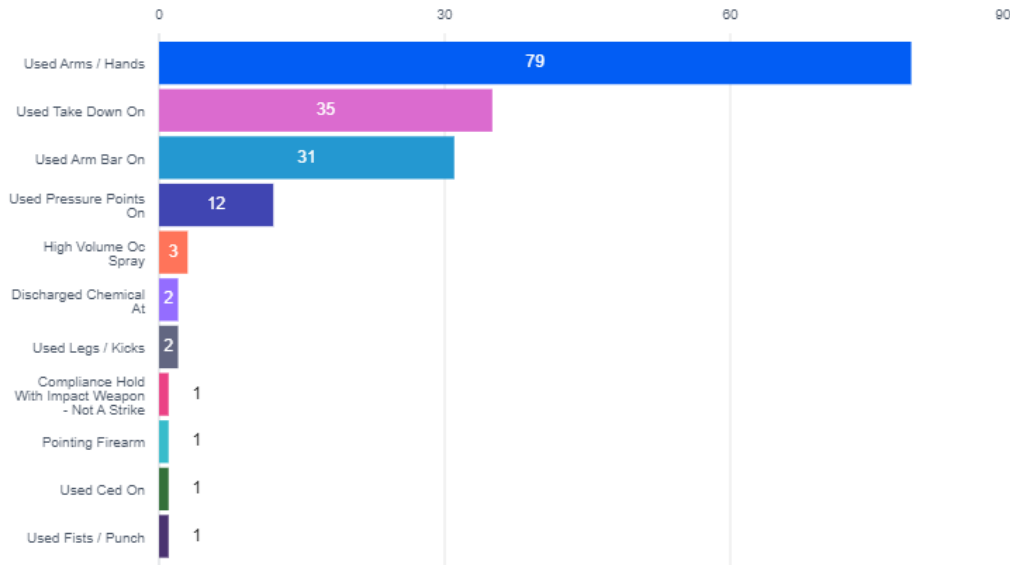

Officer Force Applied