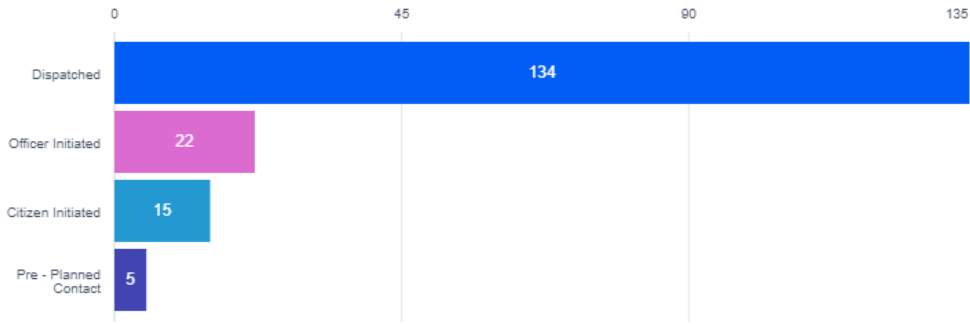

Reasons for Interaction