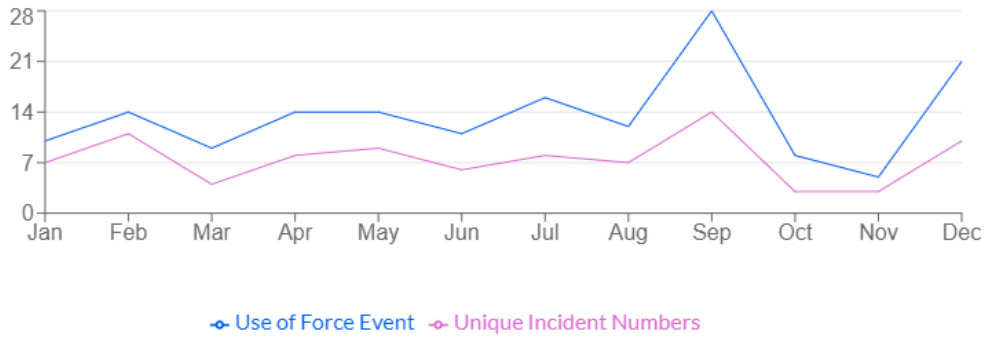

Use of Force Report Trend